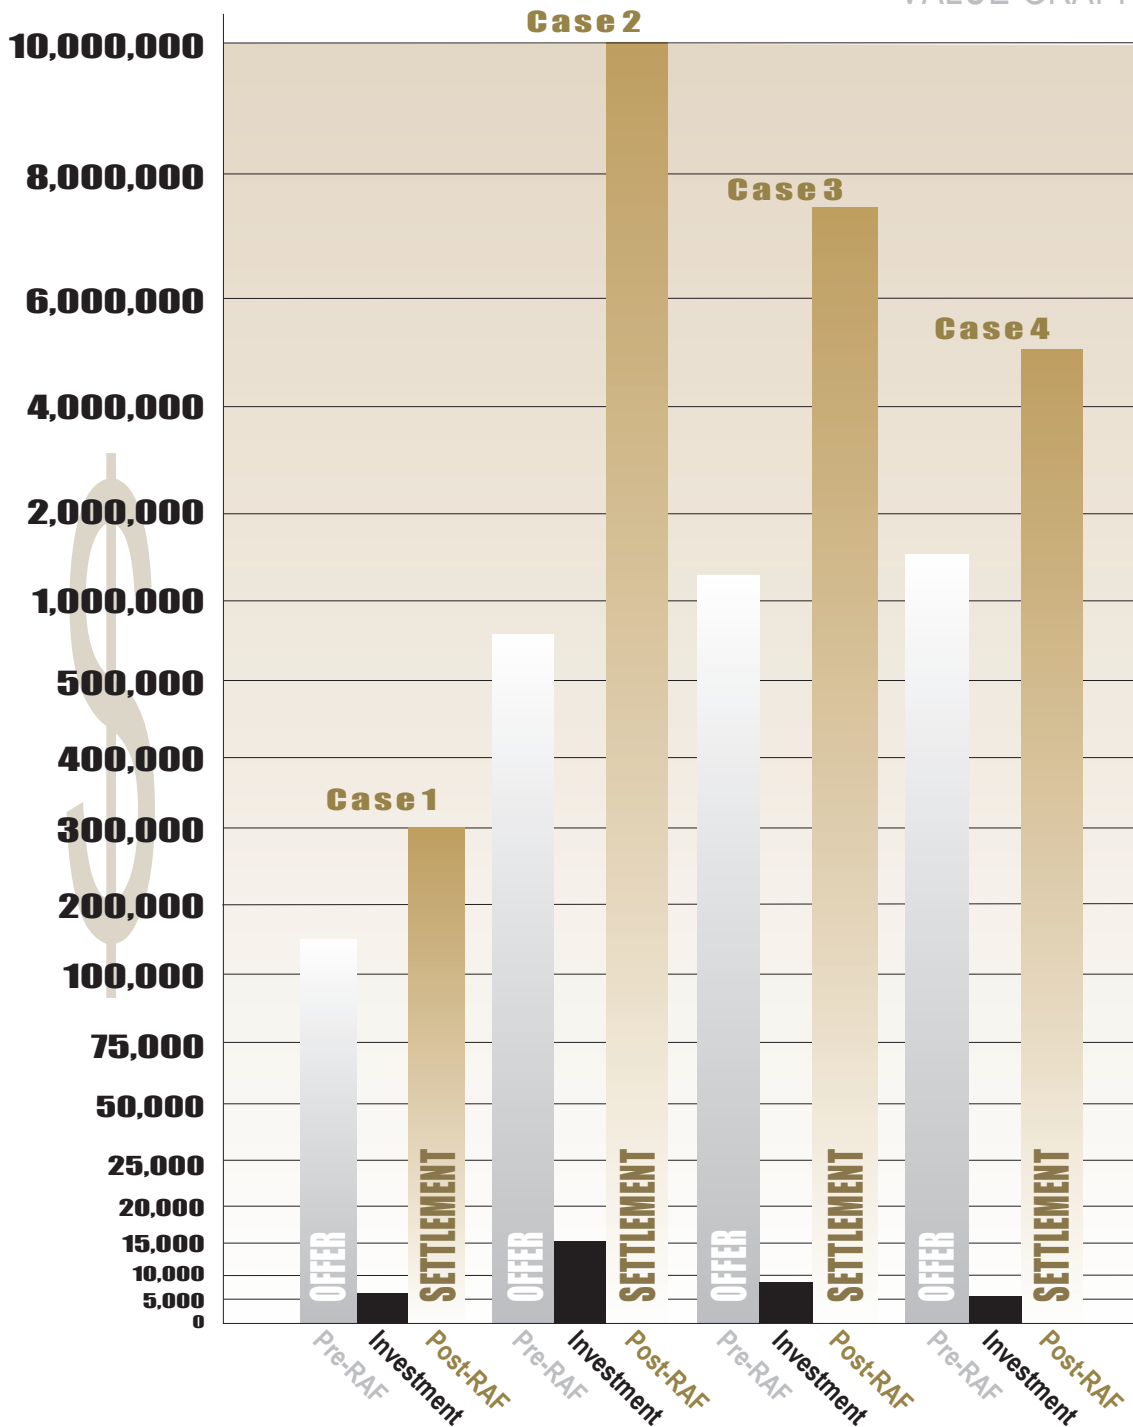

FORENSIC ANIMATORS

CIVIL & CRIMINAL EVENT RECONSTRUCTION
Justice In Motion®

RAF Productions

VALUE GRAPH

ALL FIGURES ARE BASED ON PAST RAF PRODUCTIONS CASES.

When animation is an important part of your case.